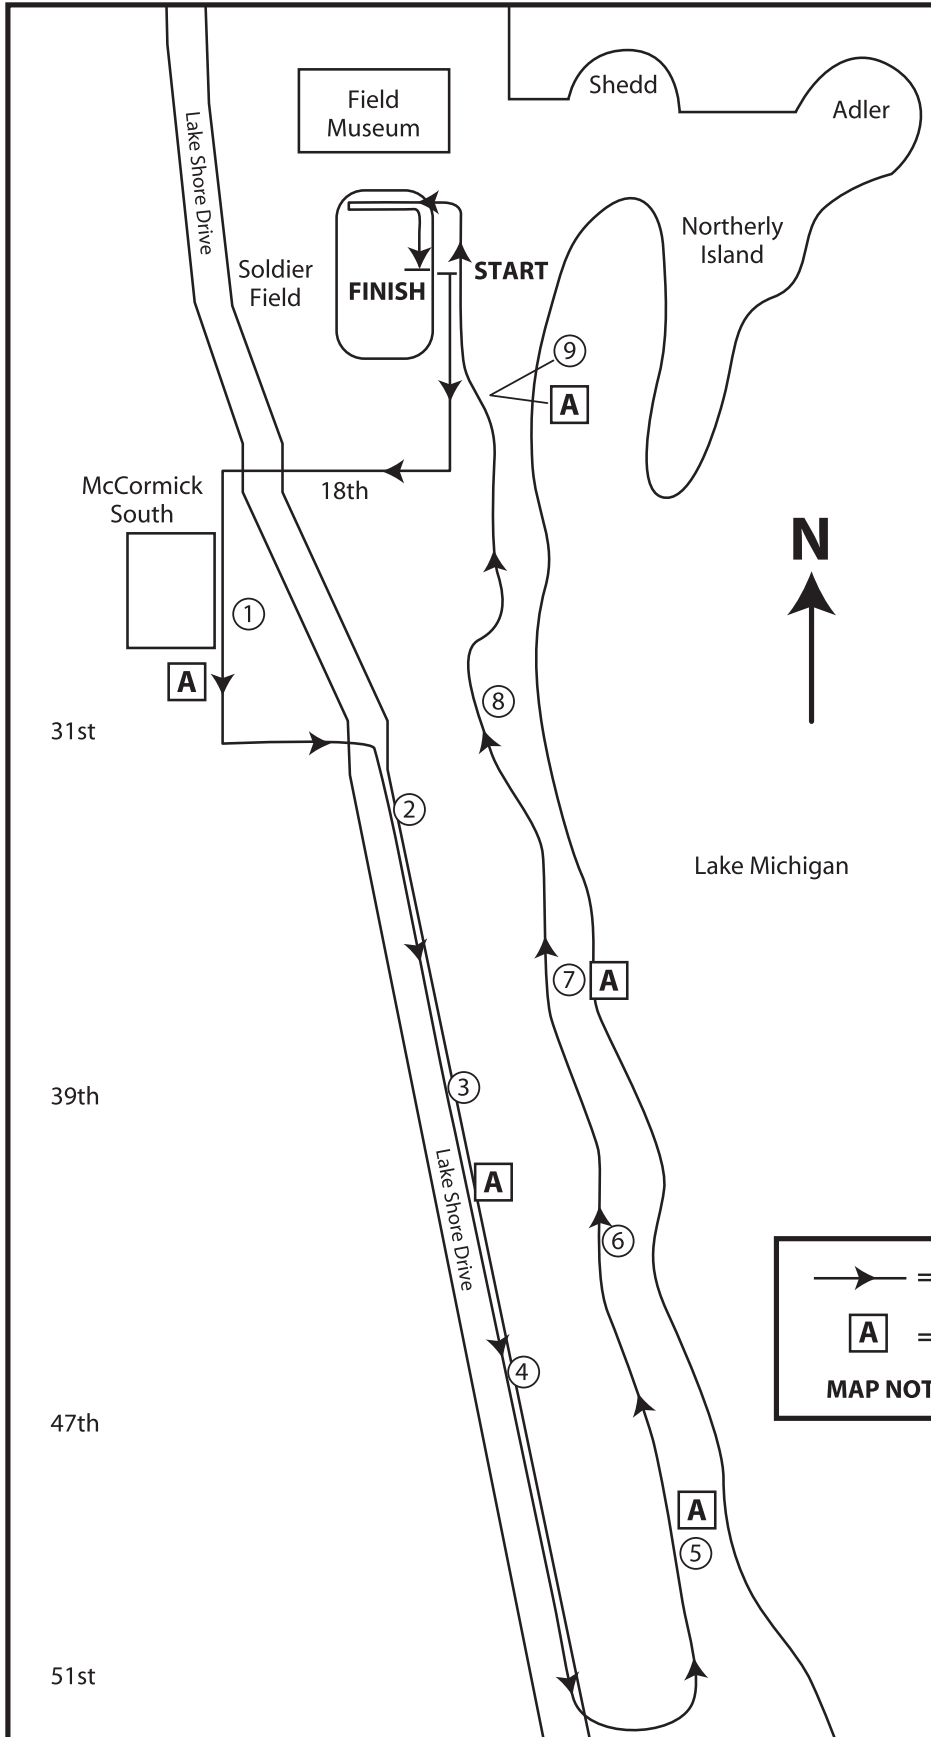

FLEET FEET
Sports